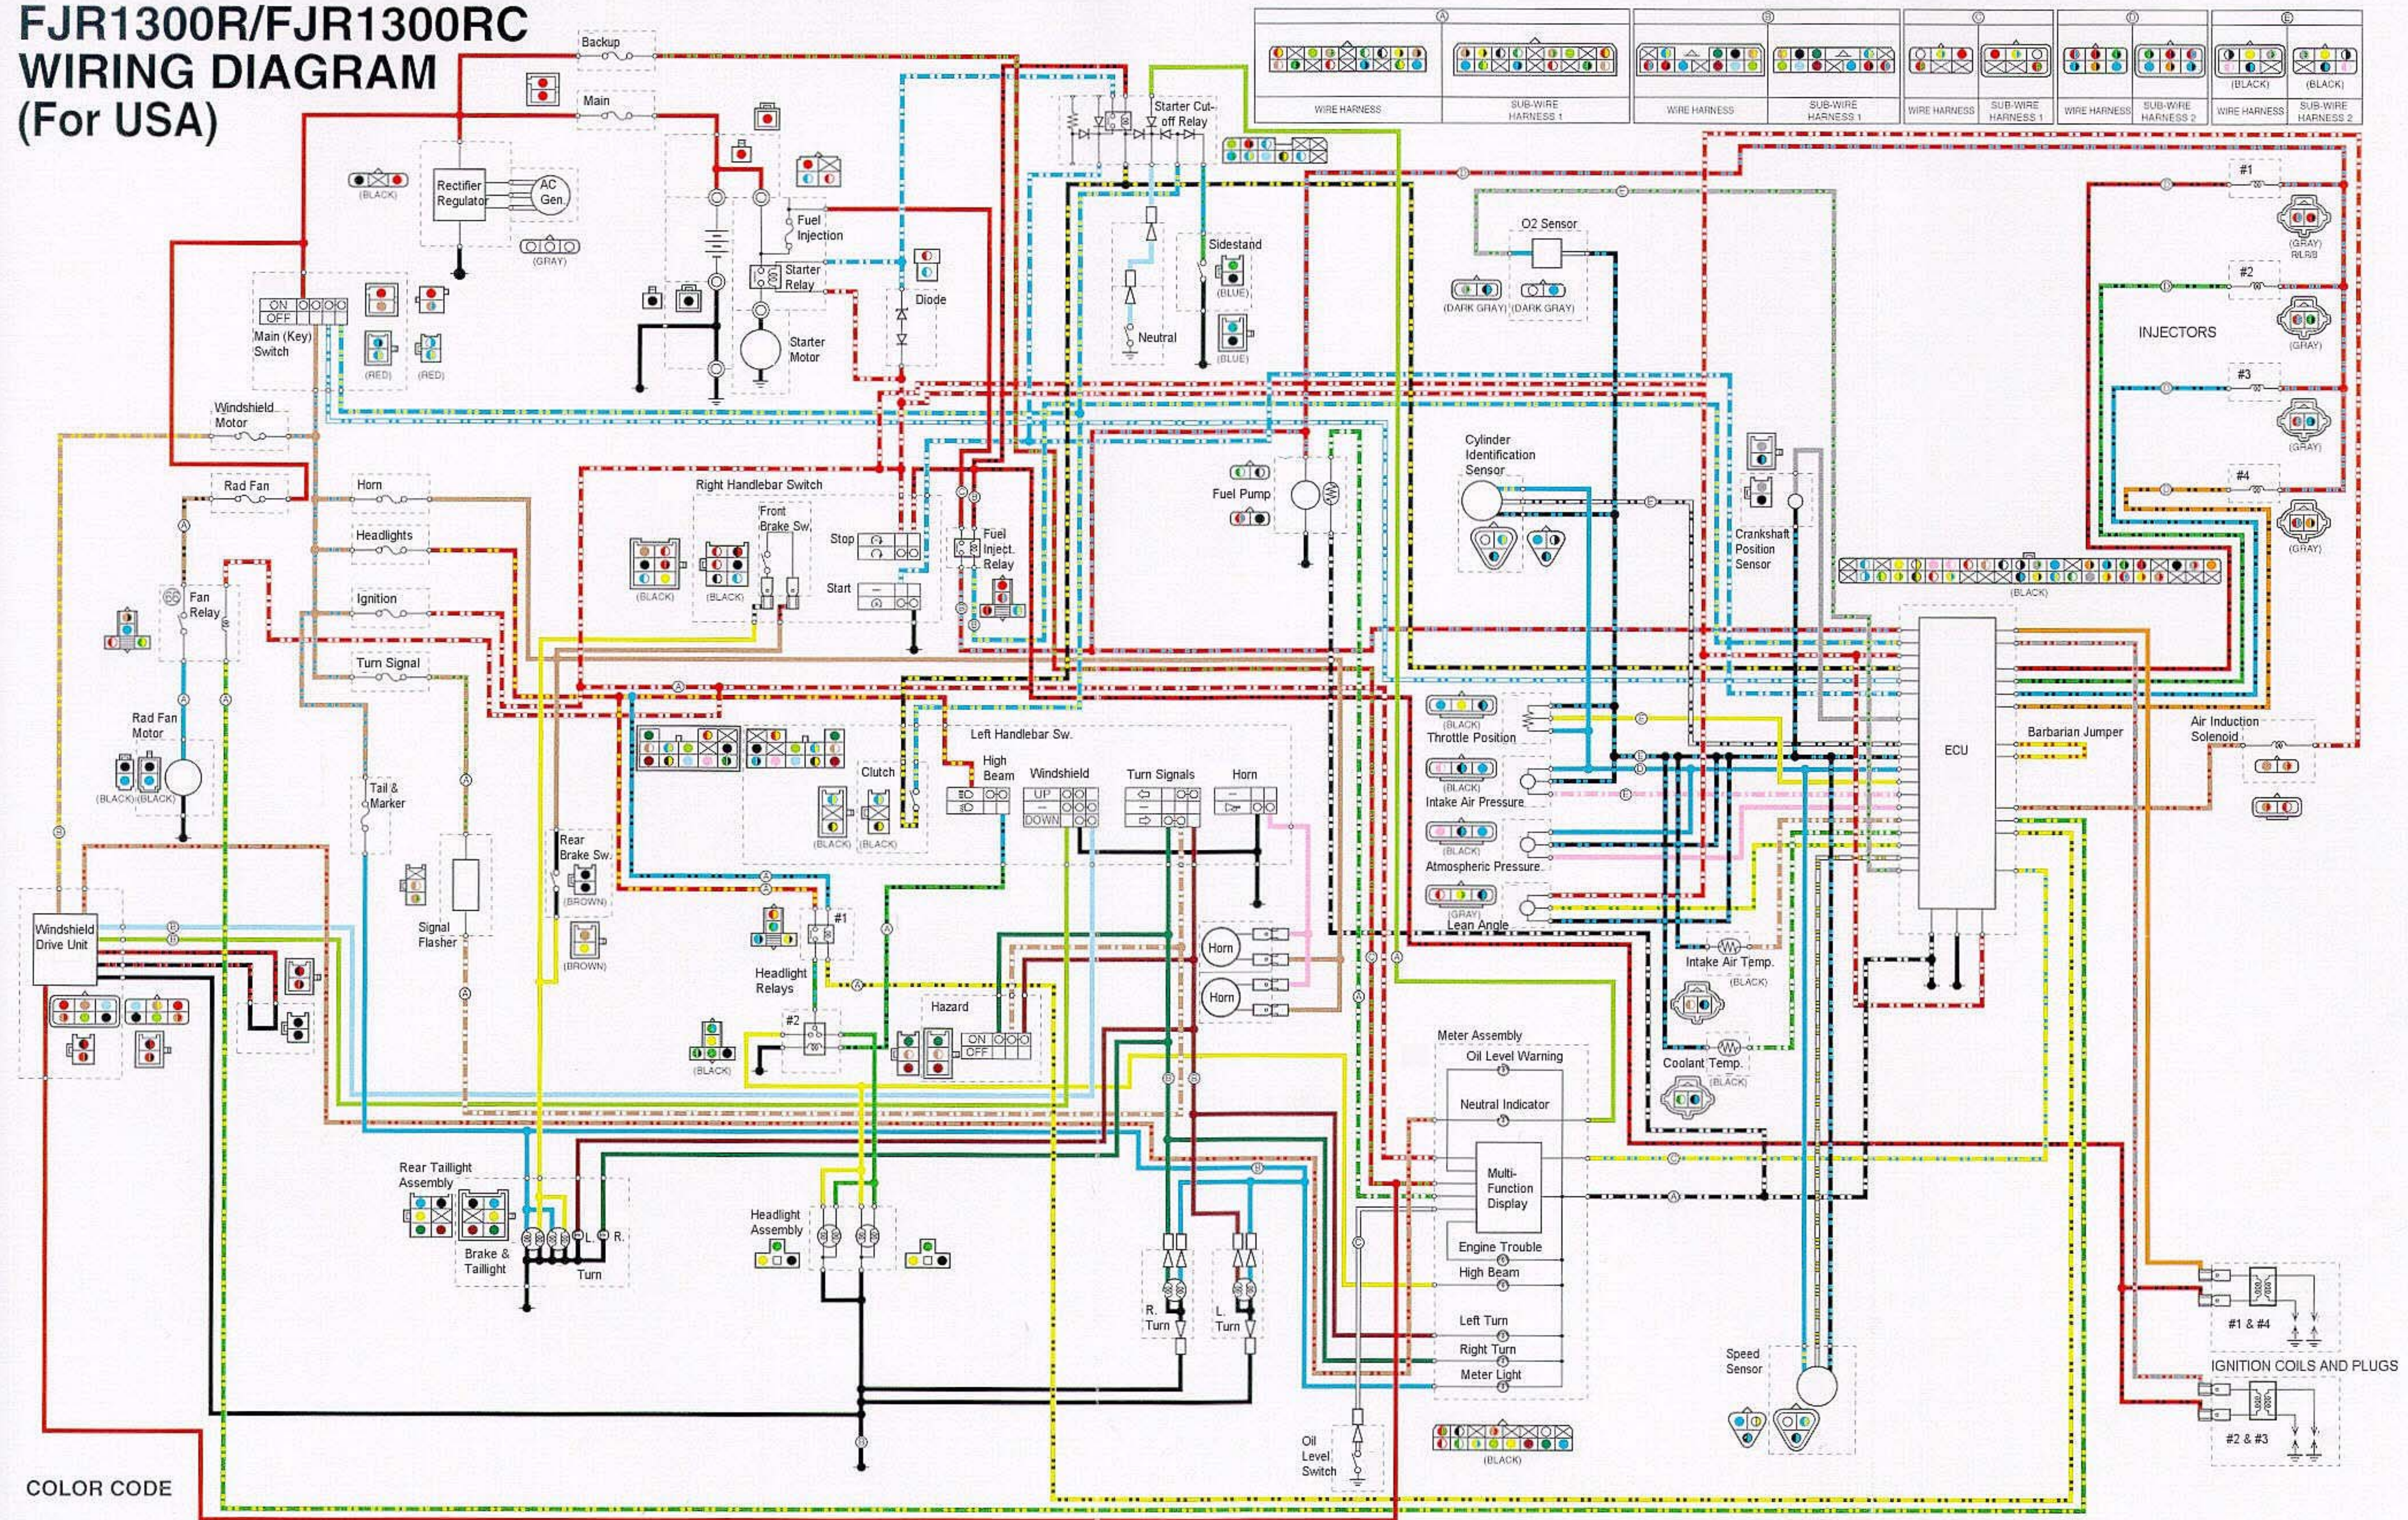

FJR1300R/FJR1300RC WIRING DIAGRAM (For USA)

COLOR CODE

Black	Dark green	Orange	White	Black/White	Blue/White	Brown/Green	Green/Black	Gray/Green	Red/Black	Red/Yellow	Yellow/Black
Blue	Green	Pink	Yellow	Black/Yellow	Blue/Yellow	Brown/Red	Green/Blue	Gray/Red	Red/Green	White/Black	Yellow/Green
Brown	Gray	Red	Black/Blue	Blue/Black	Brown/Black	Brown/White	Green/White	Orange/Black	Red/Blue	White/Blue	Yellow/Blue
Chocolate	Light green	Sky blue	Black/Red	Blue/Green	Brown/Blue	Brown/Yellow	Green/Yellow	Pink/White	Red/White	White/Yellow	Yellow/Red